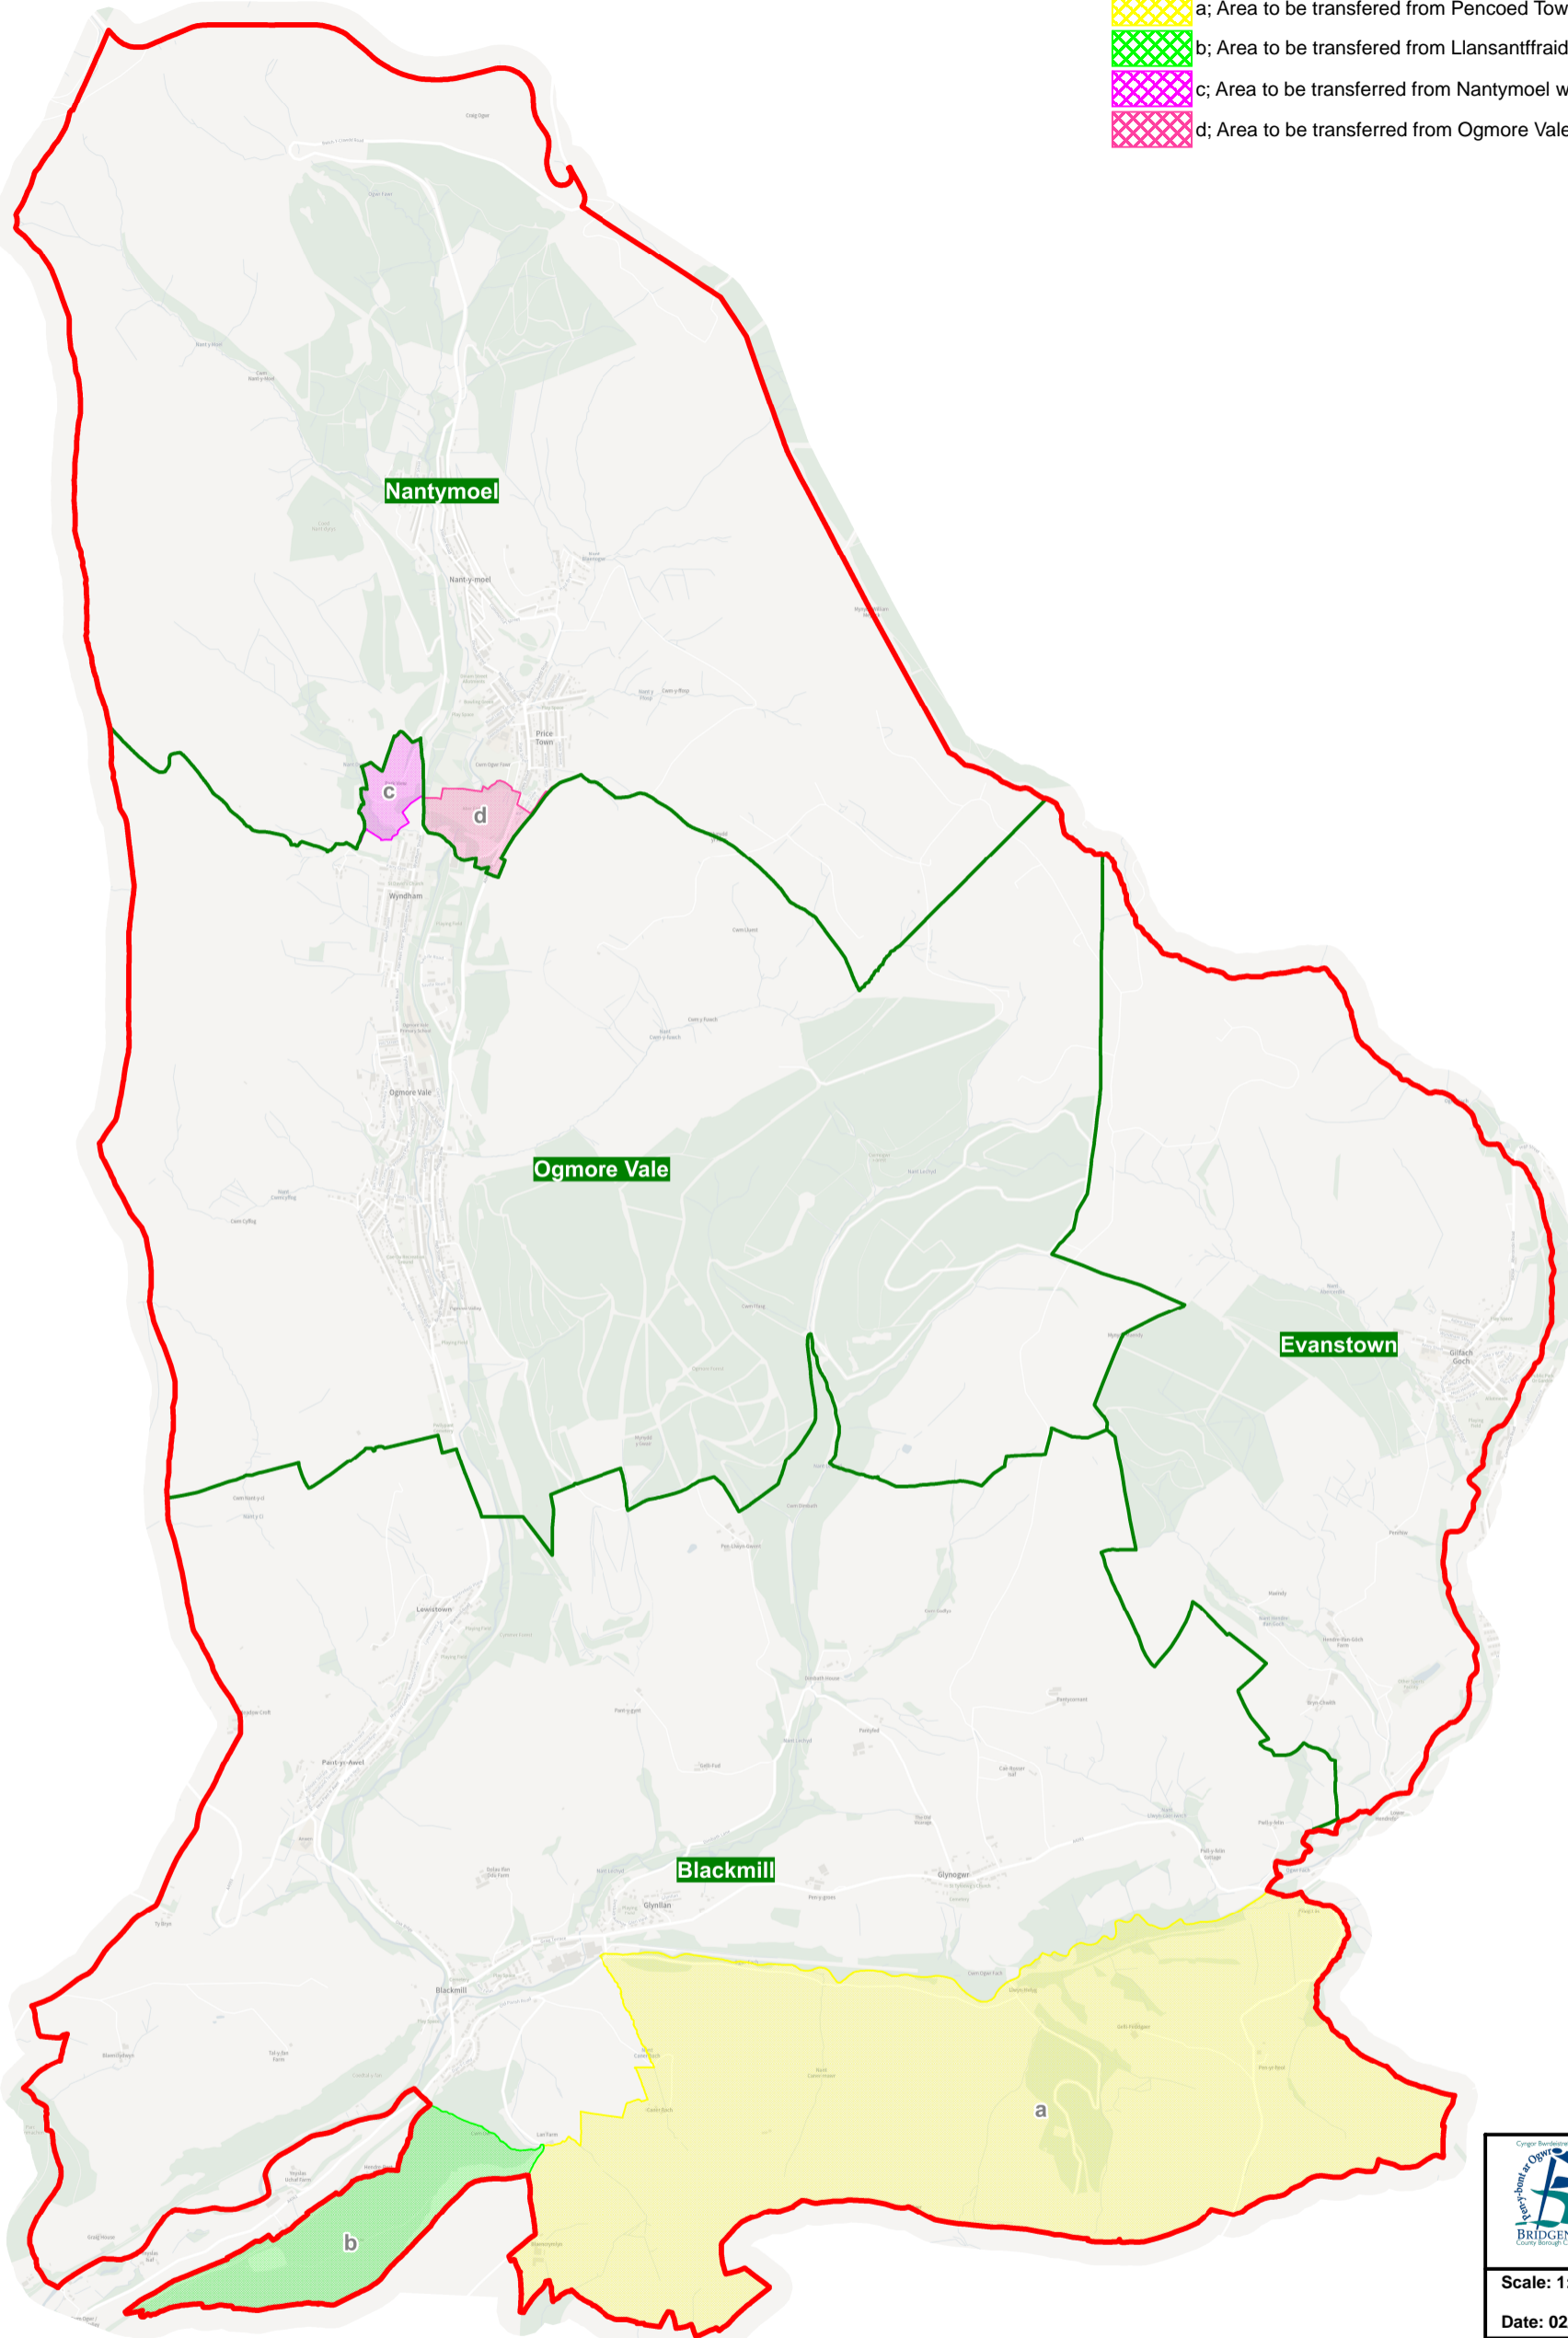

-  a; Area to be transferred from Pencoed Town to Ogmore Valley
-  b; Area to be transferred from Llansantffraid to Ogmore Valley
-  c; Area to be transferred from Nantymoel ward to Ogmore Vale ward
-  d; Area to be transferred from Ogmore Vale ward to Nantymoel ward

 TOWN & COMMUNITY COUNCIL REVIEW	
Scale: 1: 30,000 Date: 02/12/2024	
Mark Shephard Chief Executive Bridgend County Borough Council, Civic Offices, Angel Street, Bridgend, CF31 4WB	
©Crown Copyright and database right 2024. Ordnance Survey AC0000851951. Use of this data is subject to terms and conditions. ©Hawlfraint a hawliau cronfa ddata'r Goron 2024. Rhif Trwydded yr Arolwg Ordnans AC0000851951. Mae defnydd o'r data hwn yn ddarostyngedig i delerau ac amodau.	