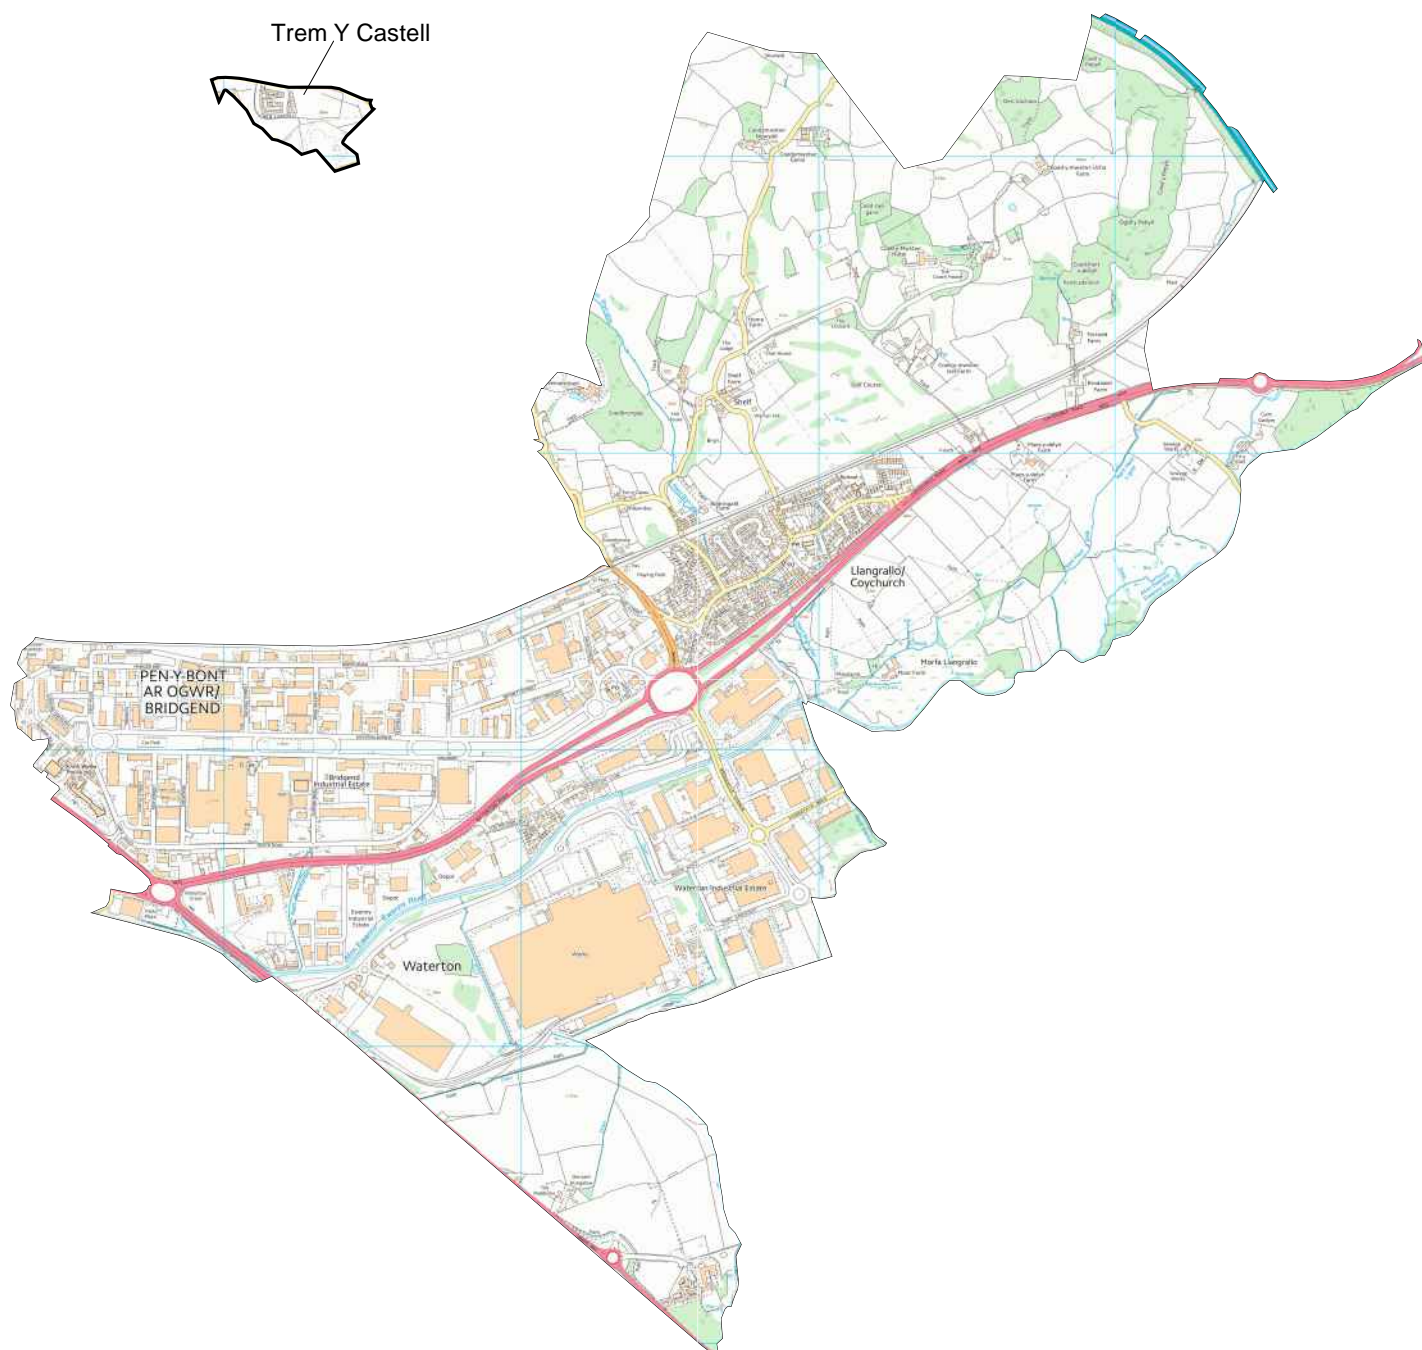

# Coychurch Primary School Ysgol Gynradd Llangrallo

## Catchment area with Trem Y Castell Dalgyllch gyda Trem Y Castell

BRIDGEND COUNTY BOROUGH COUNCIL  
CYNGOR BWRDEISTREF SIROL PEN-Y-BONT AR OGWR

Education and Family Support Directorate  
Cyfarwyddiaeth Addysg a Chymorth i Deuluoedd

February 2018  
Chwefror 2018

©Crown Copyright and database right  
2016. Ordnance Survey 100023405.