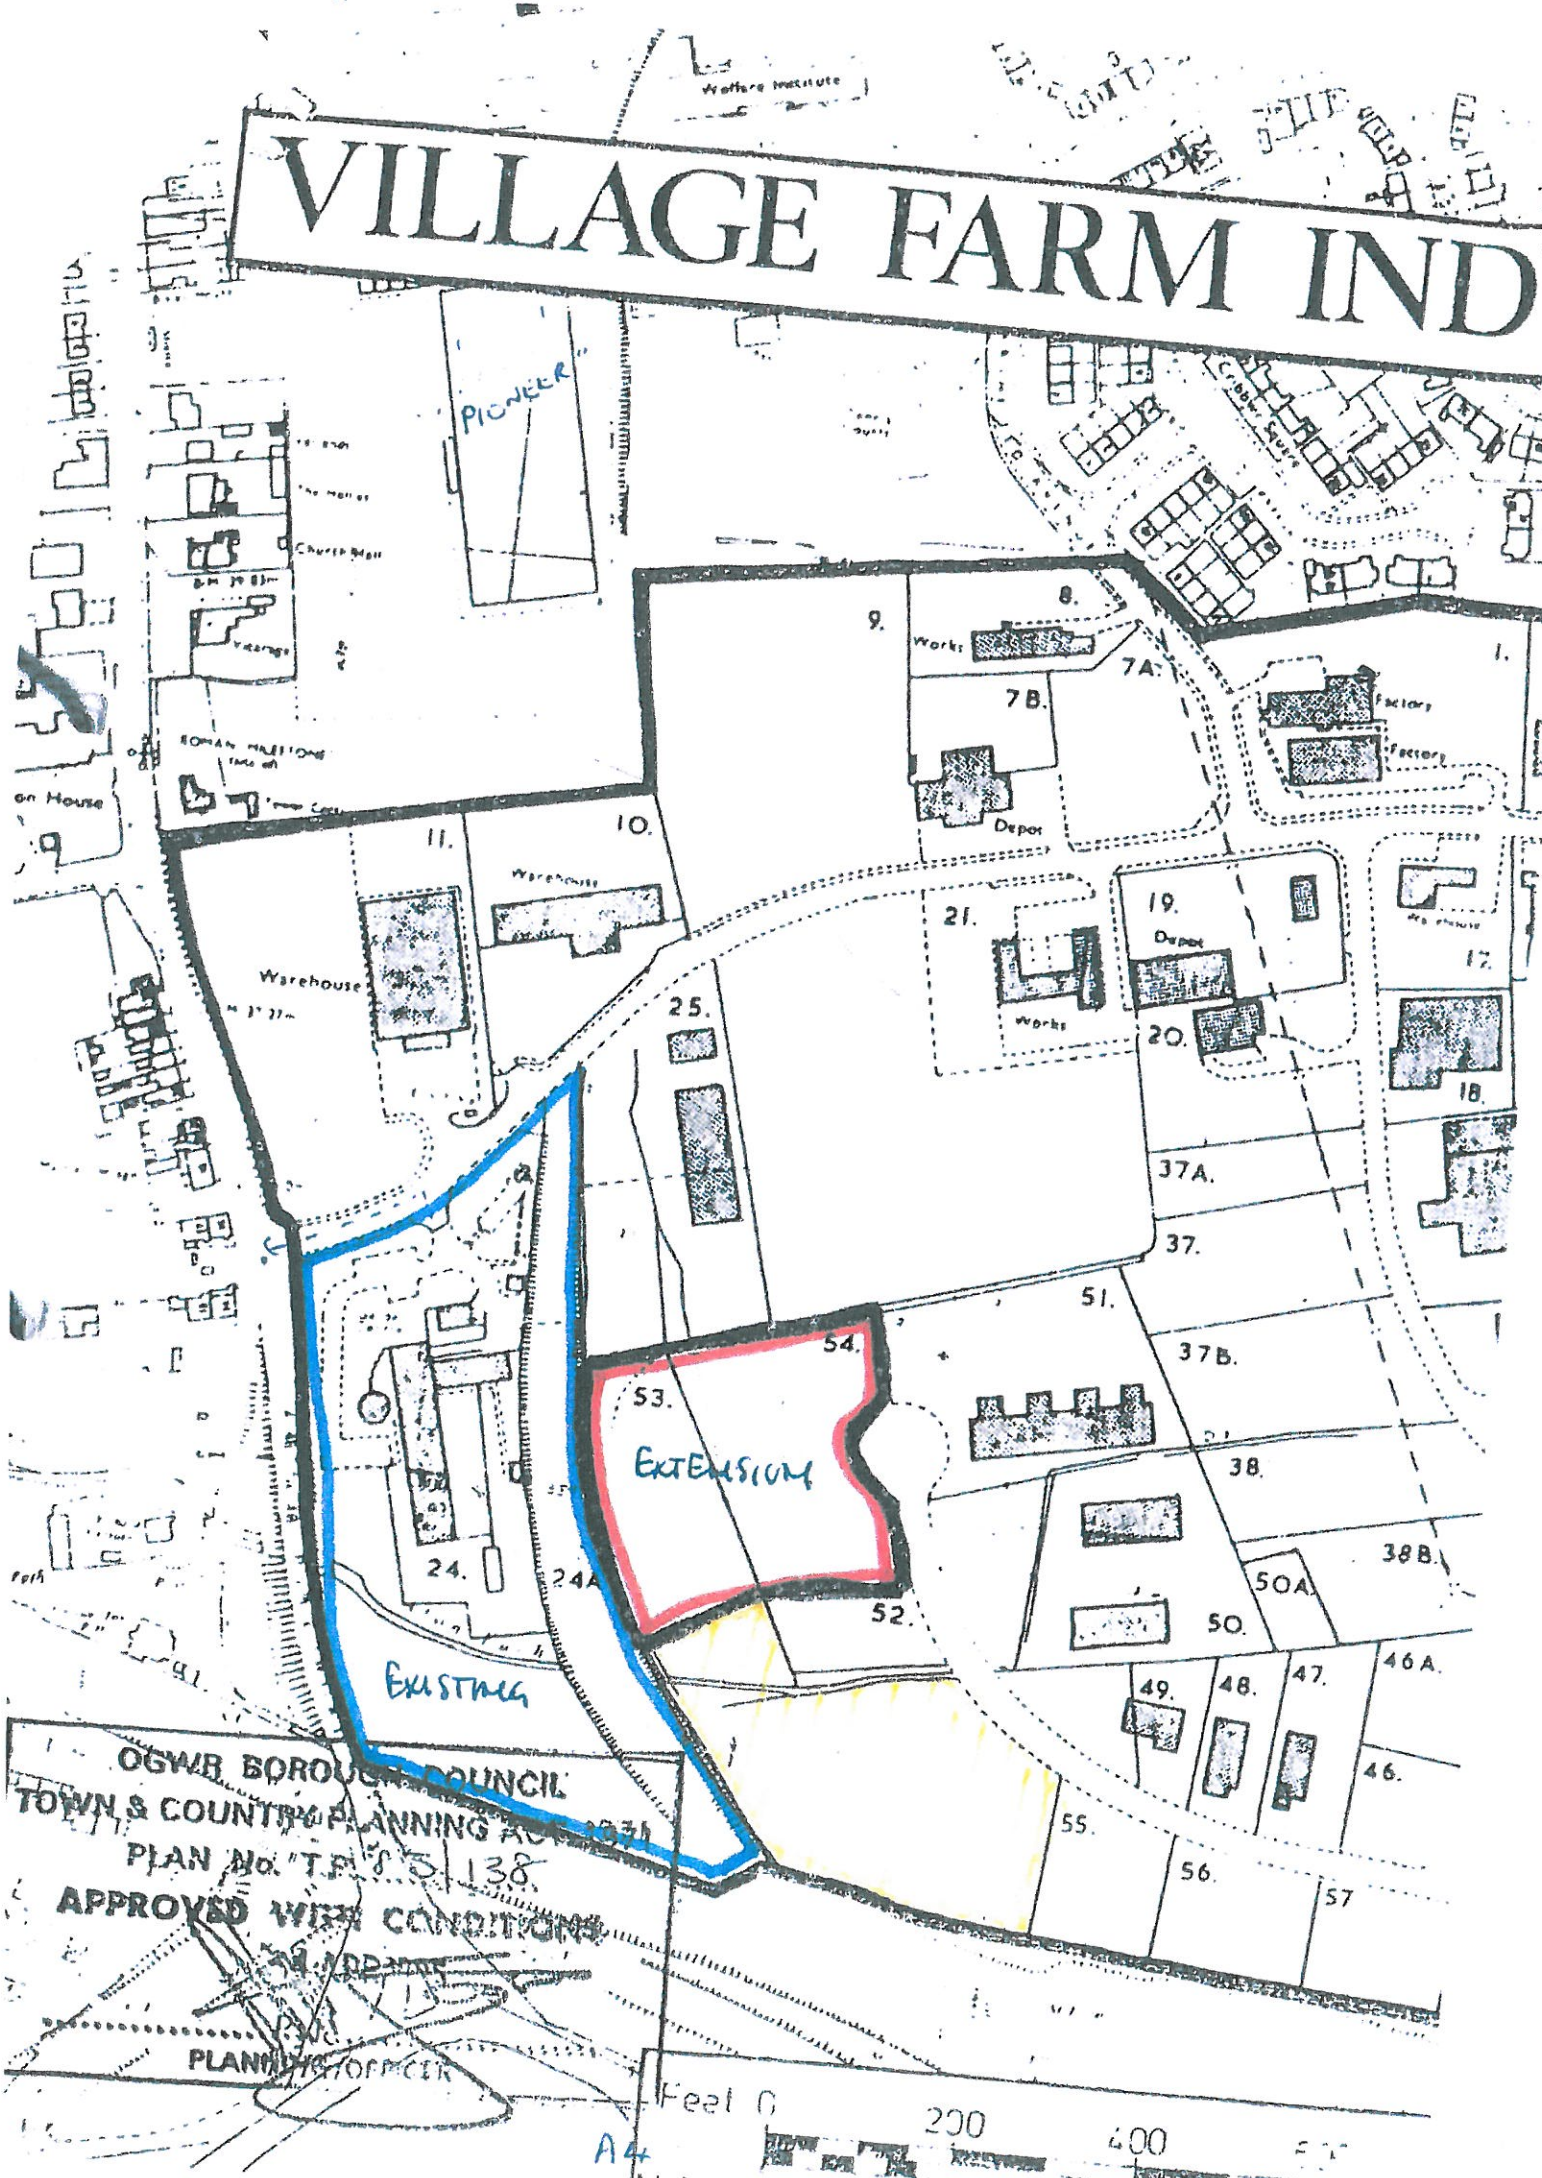

VILLAGE FARM IND

OGWB BOROUGH COUNCIL
TOWN & COUNTRY PLANNING ACT 1931
PLAN No. T.F. 5/138
APPROVED WITH CONDITIONS
PLANNING OFFICER

Feet 0 200 400
Metres 0